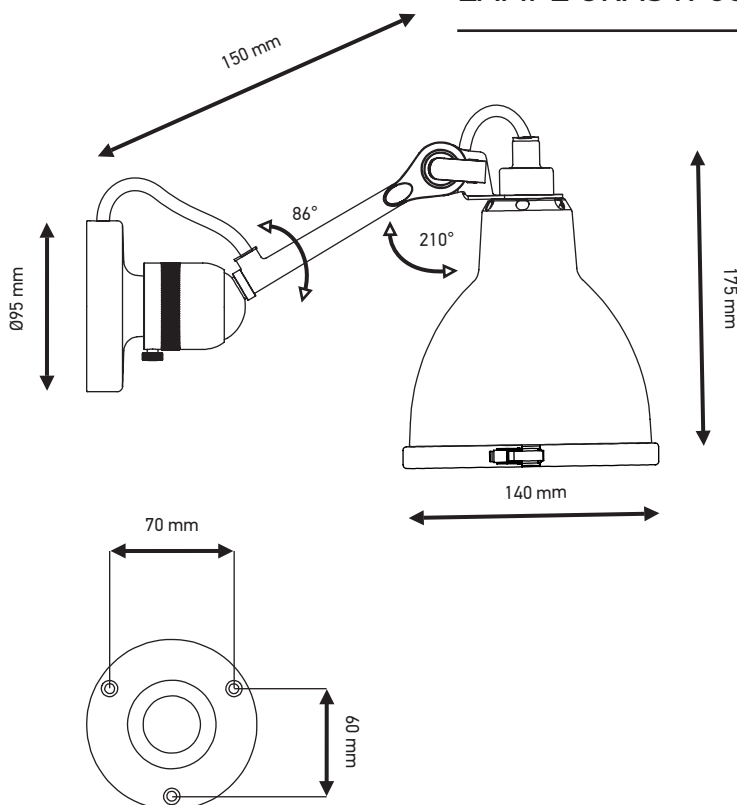

LAMPE GRAS

DCWéditions
PARIS

Bathroom lamp | Lampe de salle de bain

Material: Steel, celoron, borosilicate glass, galvanized steel, silicone seals

Matériaux: Acier, celoron, verre borosilicate, acier galvanisé, joints silicone

Outdoor painting
Peinture haute resistance

Weight: Net 2,3 kg | Gross 2,5 kg
Poids: Net 2,3 kg | Brut 2,5 kg

Dimensions:
Rod 150 mm | Fonte Ø95 mm
Bielle 150 mm | Cast Ø95 mm

Packaging: 320 × 305 × 210 mm

Rubber electric wire H07RN - F
3 × 1 mm²
Câble électrique tissu H07RN - F
3 × 1 mm²

CL I - E14 - ESL11W / Led 6W

IP64    

Bulb not included
Ampoules non fournies

TECHNICAL SHEET / FICHE TECHNIQUE

LAMPE GRAS N°304 BATHROOM