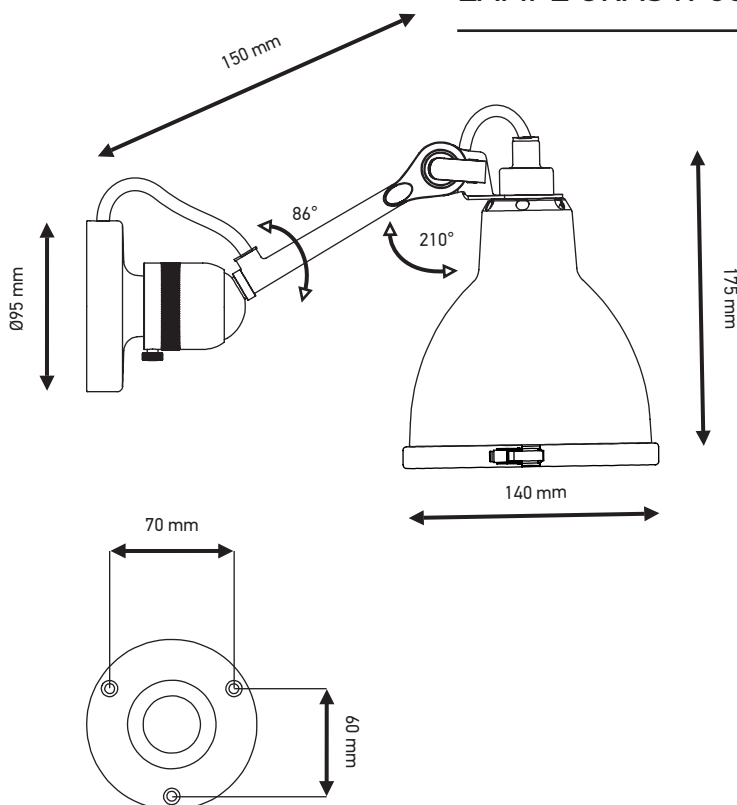

TECHNICAL SHEET / FICHE TECHNIQUE

LAMPE GRAS N°304 BATHROOM