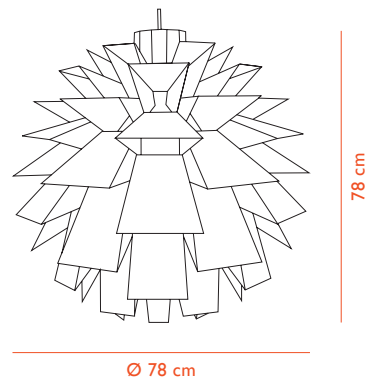

Norm 69 Lamp XX-Large - EU Version

DESCRIPTION

Extraordinary in its form, the Norm 69 holds a special place in the Normann-Copenhagen legacy, as the very first product launched. This stunning lamp comes in 69 pieces that anyone can assemble.

DESIGN

Simon Karkov, 1969

MATERIAL

Lamp Shade Foil

AWARDS

Formlandprisen 2002, Denmark
IMM Cologne - Best Item 2003, Germany

CONSTRUCTION

Norm 69 is made of a special non-flammable material. 69 elements are arrayed circularly, creating a big volume. Can be assembled without the use of tools. Assembly manual included. Assembly manual video:

<https://www.youtube.com/watch?v=7RjbjDXqSqk>

<https://www.youtube.com/watch?v=xOGR30l40lc>

MAINTENANCE

Norm 69 can be cleaned with a duster.

CORD

Cord with fitting can be purchased separately. Art.No.: 505000.

CANOPY

Canopy can be purchased separately. Art.No.: 505011 (white).

DIMMABLE FUNCTION

Yes - with dimmable light source. Ensure your dimmer is compatible with LED.

SOCKET, CORD & CANOPY - RECOMMENDED

Art. No.: 505002, cord with fitting & canopy EU white color.

LIGHT SOURCE - RECOMMENDED

Art. No.: 504052, LED E27 EU, not dimmable

Power: 8 W

CCT: 2700 K

Output: 800 lm

Life Span: 15 000 h

CRI: ~ 80

COLOR