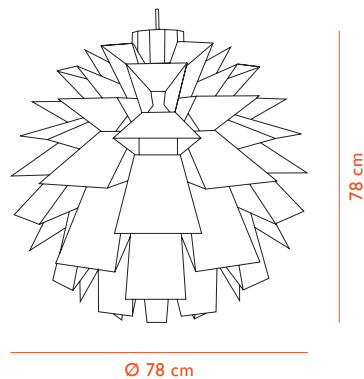

Norm 69 Lamp XX-Large - US Version

DESCRIPTION

Extraordinary in its form, the Norm 69 holds a special place in the Normann-Copenhagen legacy, as the very first product launched. This stunning lamp comes in 69 pieces that anyone can assemble.

DESIGN

Simon Karkov, 1969

MATERIAL

Lamp Shade Foil

AWARDS

Formlandprisen 2002, Denmark
IMM Cologne - Best Item 2003, Germany

CONSTRUCTION

Norm 69 is made of a special non-flammable material. 69 elements are arrayed circularly, creating a big volume. Can be assembled without the use of tools. Assembly manual included. Assembly manual video:

<https://www.youtube.com/watch?v=7RjbjDXqSqk>

<https://www.youtube.com/watch?v=xOGR30l40lc>

MAINTENANCE

Norm 69 can be cleaned with a duster.

CORD

Cord with fitting can be purchased separately.

CANOPY

Canopy can be purchased separately.

DIMMABLE FUNCTION

Yes - with dimmable light source. Ensure your dimmer is compatible with LED.

COLOR