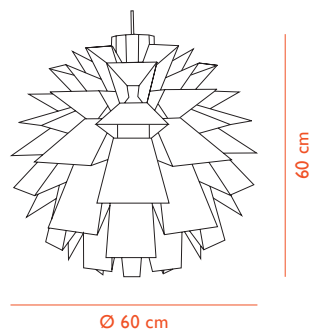

Norm 69 Lamp X-Large - US Version

DESCRIPTION

Extraordinary in its form, the Norm 69 holds a special place in the Normann-Copenhagen legacy, as the very first product launched. This stunning lamp comes in 69 pieces that anyone can assemble.

DESIGN

Simon Karkov, 1969

MATERIAL

Lamp Shade Foil

AWARDS

Formlandprisen 2002, Denmark
IMM Cologne - Best Item 2003, Germany

CONSTRUCTION

Norm 69 is made of a special non-flammable material. 69 elements are arrayed circularly, creating a big volume. Can be assembled without the use of tools. Assembly manual included. Assembly manual video:

<https://www.youtube.com/watch?v=7RjbjDXqSqk>

<https://www.youtube.com/watch?v=xOGR30l40lc>

MAINTENANCE

Norm 69 can be cleaned with a duster.

CORD

Cord with fitting can be purchased separately.

CANOPY

Canopy can be purchased separately.

DIMMABLE FUNCTION

Yes - with dimmable light source. Ensure your dimmer is compatible with LED.

COLOR

White