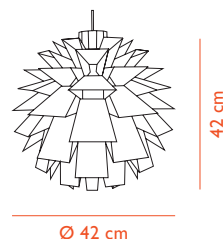

Norm 69 Lamp Small - US Version

DESCRIPTION

Extraordinary in its form, the Norm 69 holds a special place in the Normann-Copenhagen legacy, as the very first product launched. This stunning lamp comes in 69 pieces that anyone can assemble.

DESIGN

Simon Karkov, 1969

MATERIAL

Lamp Shade Foil

AWARDS

Formlandprisen 2002, Denmark
IMM Cologne - Best Item 2003, Germany

CONSTRUCTION

Norm 69 is made of a special non-flammable material. 69 elements are arrayed circularly, creating a big volume. Can be assembled without the use of tools. Assembly manual included. Assembly manual video:

<https://www.youtube.com/watch?v=7RjbjDXqSqk>

<https://www.youtube.com/watch?v=xOGR30140lc>

MAINTENANCE

Norm 69 can be cleaned with a duster.

CORD

Cord with fitting can be purchased separately.

CANOPY

Canopy can be purchased separately.

DIMMABLE FUNCTION

Yes - with dimmable light source. Ensure your dimmer is compatible with LED.

COLOR