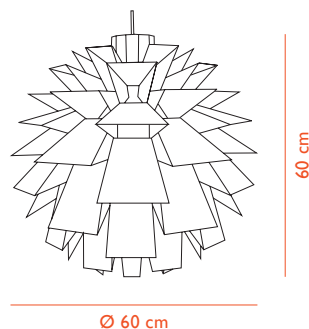

Norm 69 Lamp X-Large - EU Version

DESCRIPTION

Extraordinary in its form, the Norm 69 holds a special place in the Normann-Copenhagen legacy, as the very first product launched. This stunning lamp comes in 69 pieces that anyone can assemble.

DESIGN

Simon Karkov, 1969

MATERIAL

Lamp Shade Foil

AWARDS

Formlandprisen 2002, Denmark
IMM Cologne - Best Item 2003, Germany

CONSTRUCTION

Norm 69 is made of a special non-flammable material. 69 elements are arrayed circularly, creating a big volume. Can be assembled without the use of tools. Assembly manual included. Assembly manual video:

<https://www.youtube.com/watch?v=7RjbjDXqSqk>

<https://www.youtube.com/watch?v=xOGR30l40lc>

MAINTENANCE

Norm 69 can be cleaned with a duster.

CORD

Cord with fitting can be purchased separately. Art.No.: 505000.

CANOPY

Canopy can be purchased separately. Art.No.: 505011 (white).

DIMMABLE FUNCTION

Yes - with dimmable light source. Ensure your dimmer is compatible with LED.

SOCKET, CORD & CANOPY - RECOMMENDED

Art. No.: 505002, cord with fitting & canopy EU white color.

LIGHT SOURCE - RECOMMENDED

Art. No.: 504052, LED E27 EU, not dimmable

Power: 8 W

CCT: 2700 K

Output: 800 lm

Life Span: 15 000 h

CRI: ~ 80

COLOR

White