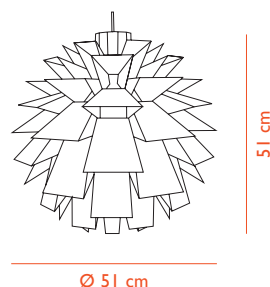

White

Norm 69 Lamp Large - EU Version

DESCRIPTION

Extraordinary in its form, the Norm 69 holds a special place in the Normann-Copenhagen legacy, as the very first product launched. This stunning lamp comes in 69 pieces that anyone can assemble.