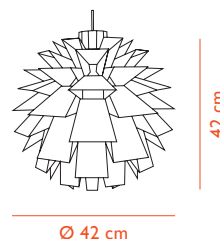

NORM 69

EU Version

normann
COPENHAGEN

Norm 69 Lamp Small - EU Version

DESCRIPTION

Extraordinary in its form, the Norm 69 holds a special place in the Normann-Copenhagen legacy, as the very first product launched. This stunning lamp comes in 69 pieces that anyone can assemble.