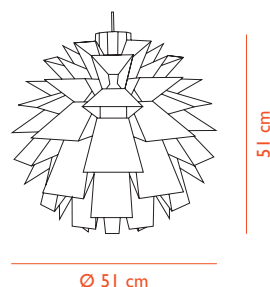

Norm 69 Lamp Large - US Version

DESCRIPTION

Extraordinary in its form, the Norm 69 holds a special place in the Normann-Copenhagen legacy, as the very first product launched. This stunning lamp comes in 69 pieces that anyone can assemble.

DESIGN

Simon Karkov, 1969

MATERIAL

Lamp Shade Foil

AWARDS

Formlandprisen 2002, Denmark
IMM Cologne - Best Item 2003, Germany

CONSTRUCTION

Norm 69 is made of a special non-flammable material. 69 elements are arrayed circularly, creating a big volume. Can be assembled without the use of tools. Assembly manual included. Assembly manual video:

<https://www.youtube.com/watch?v=7RjbjDXqSqk>

<https://www.youtube.com/watch?v=xOGR30l40lc>

MAINTENANCE

Norm 69 can be cleaned with a duster.

CORD

Cord with fitting can be purchased separately.

CANOPY

Canopy can be purchased separately.

DIMMABLE FUNCTION

Yes - with dimmable light source. Ensure your dimmer is compatible with LED.

COLOR